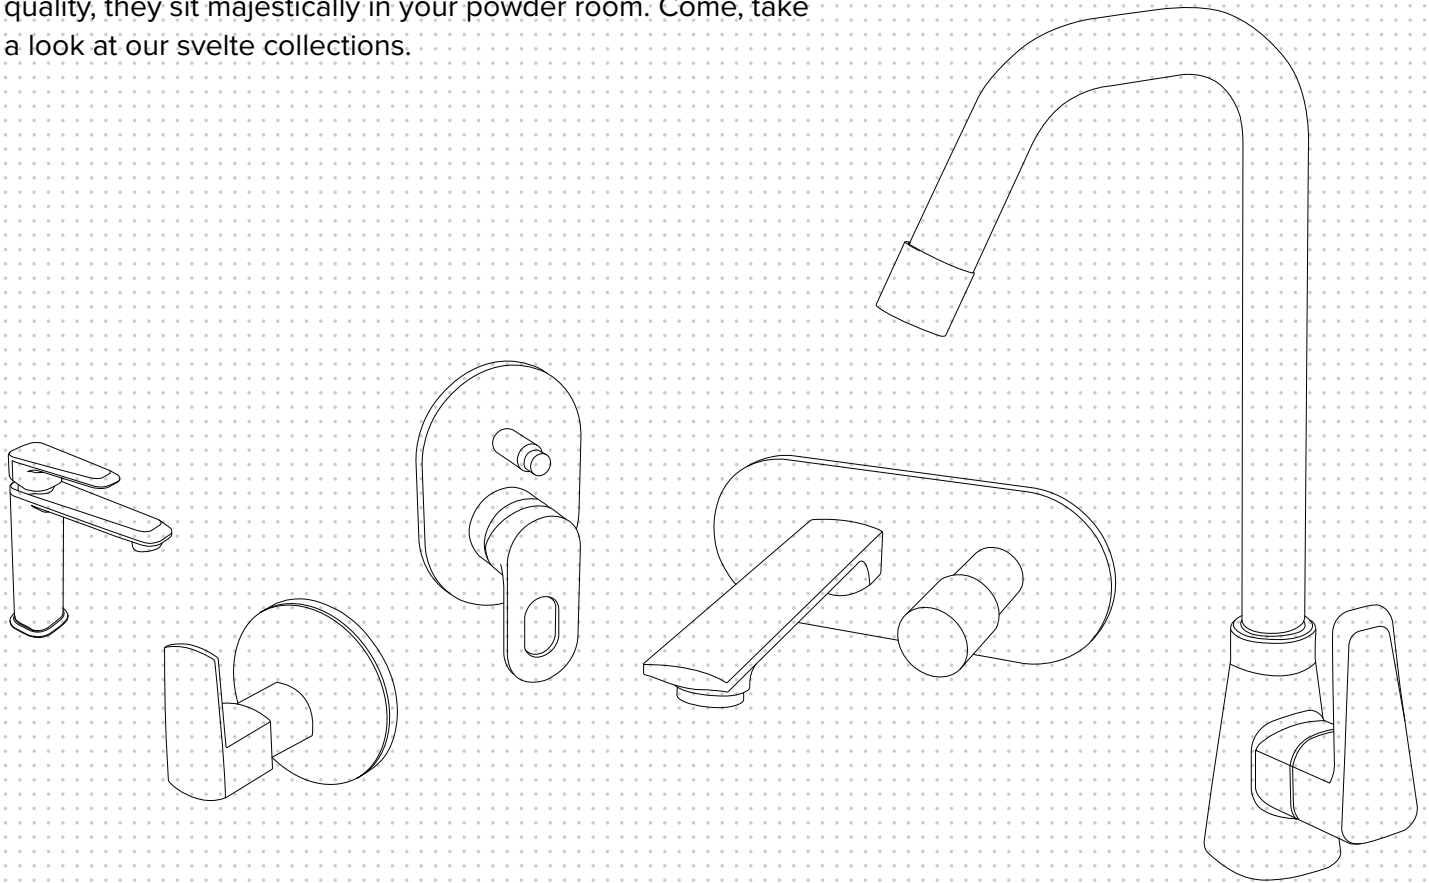

FAUCETS

The Aquel faucet range takes the lead when it comes to sheer elegance & beauty. The suite unfolds a mesmerising series of shapes & finishes. On par with world standards for design & quality, they sit majestically in your powder room. Come, take a look at our svelte collections.