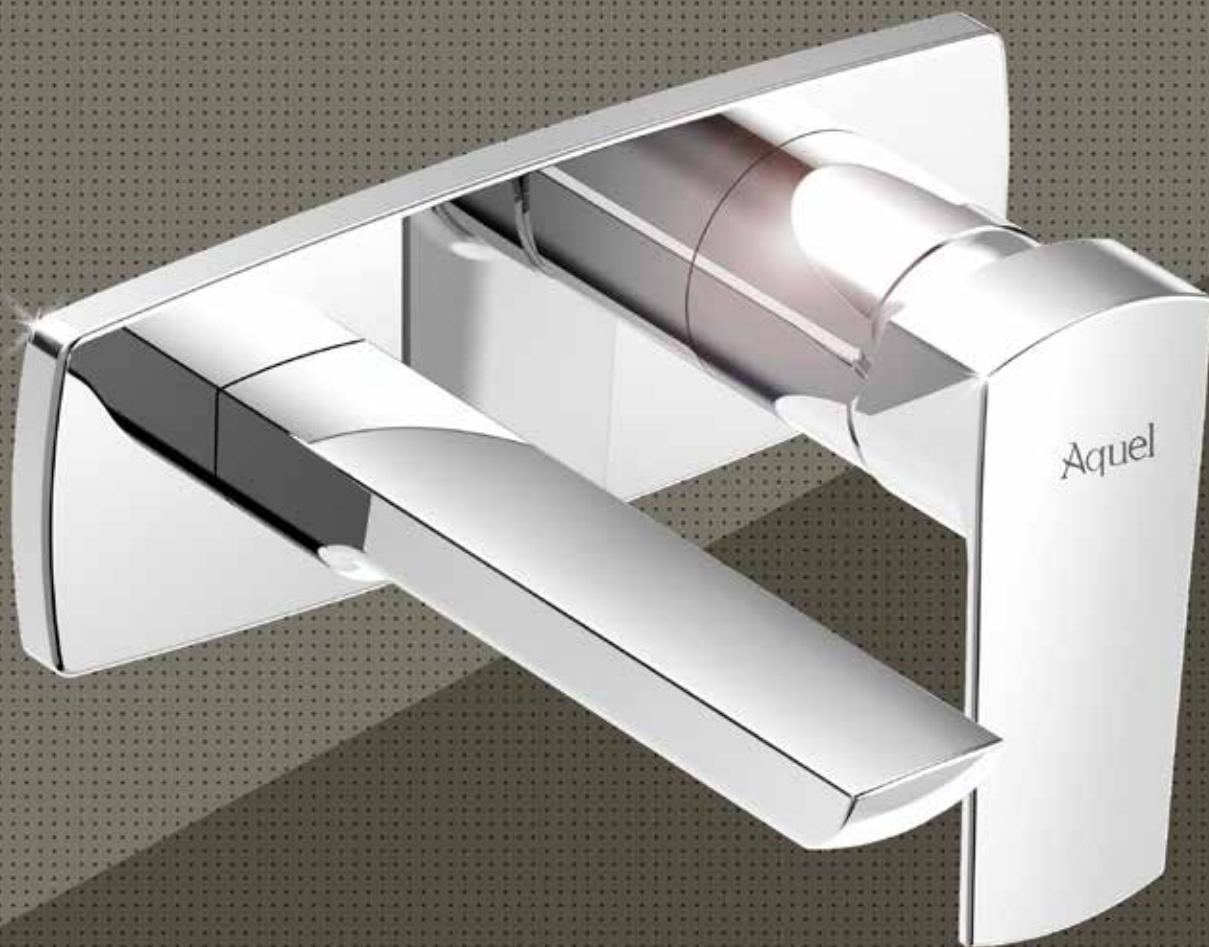

FAUCETS

ARGENTO

Spark your imagination with a touch of silver. Shiny surfaces add a sophisticated feel to the environment, while the superior workmanship makes every touch delightful. Add sparkle to every moment with Argento.